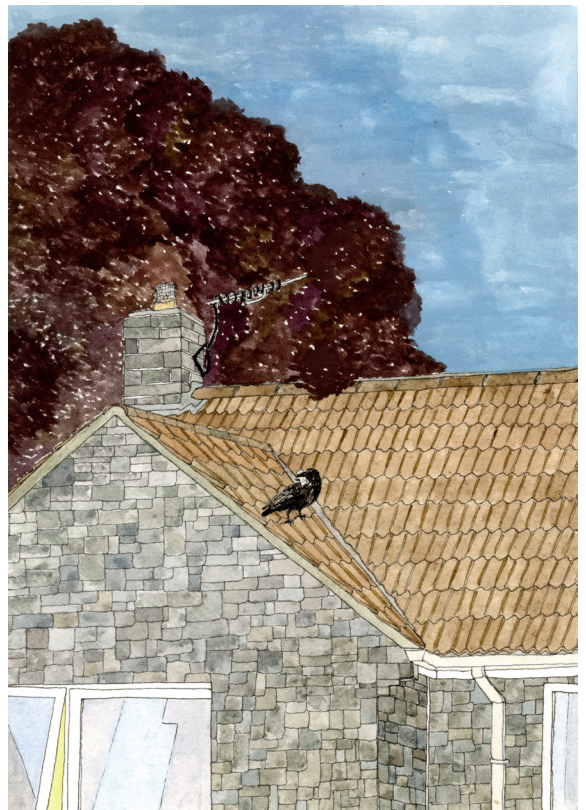

FOR PAINTINGS AVAILABLE FROM MY MOST  
RECENT BOOK, *Everything, Beautiful*, PLEASE  
CONTACT ME TO RECEIVE THIS SEPARATE  
CATALOGUE OF WORKS

BIRDS FLEEING FIRE, 2023  
GOUACHE ON PAPER, 15x21CM (APPROX 6x8")  
SIGNED AND DATED ON REVERSE  
\$325

SOPHORA PROSTRATA, 2023  
GOUACHE ON PAPER, 15x21CM (APPROX 6x8")  
SIGNED AND DATED ON REVERSE  
\$250

THE SQUARE IN ABERFELDY, 2022  
GOUACHE ON PAPER, 15x21CM (APPROX 6x8")  
SIGNED AND DATED ON REVERSE  
\$270

THE TAPESTRY, 2023  
GOUACHE ON PAPER, 15x21CM (APPROX 6x8")  
SIGNED AND DATED ON REVERSE  
SOLD

BIRD EATING CRACKER ON A ROOF, 2020  
WATERCOLOUR AND PEN ON PAPER, 5x7"  
SIGNED AND DATED ON REVERSE  
\$325