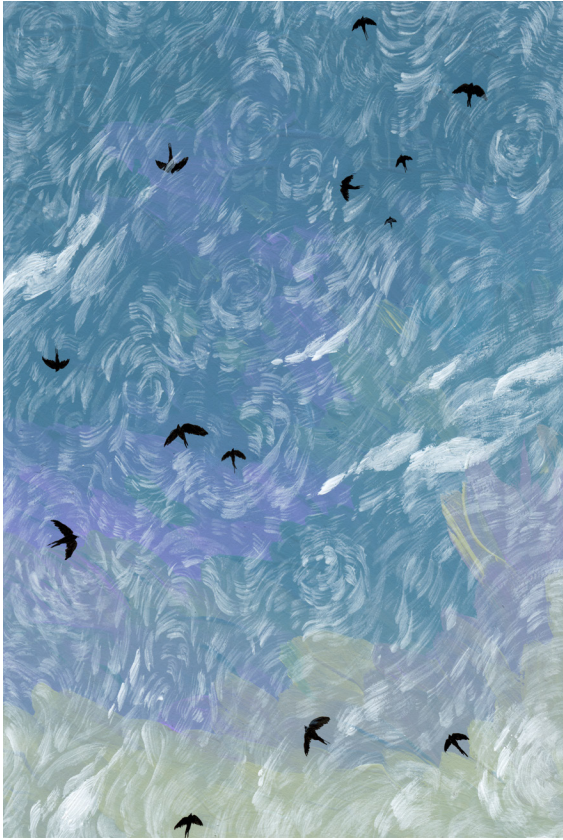

SWALLOWS, 2022
GOUACHE ON PAPER, 15x21CM (APPROX 6x8")
SIGNED AND DATED ON REVERSE
$270