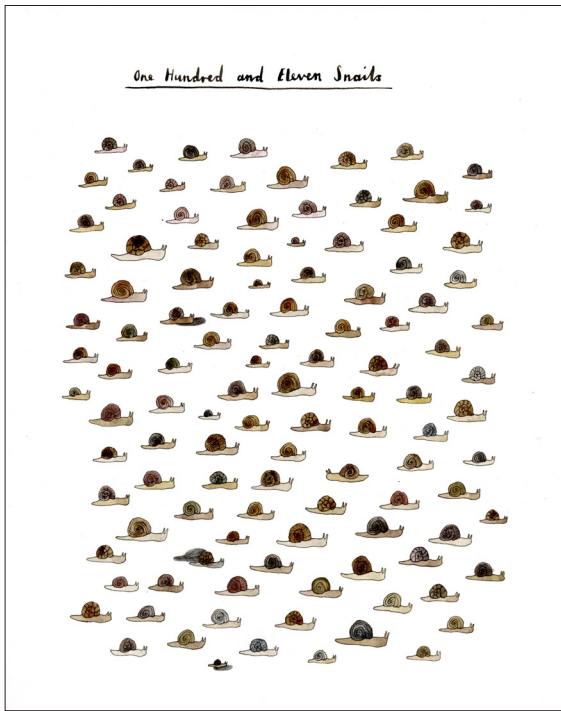

SNAILS, 2019
PEN AND INK ON PAPER, 8x10.5"
SIGNED AND DATED ON REVERSE
$220